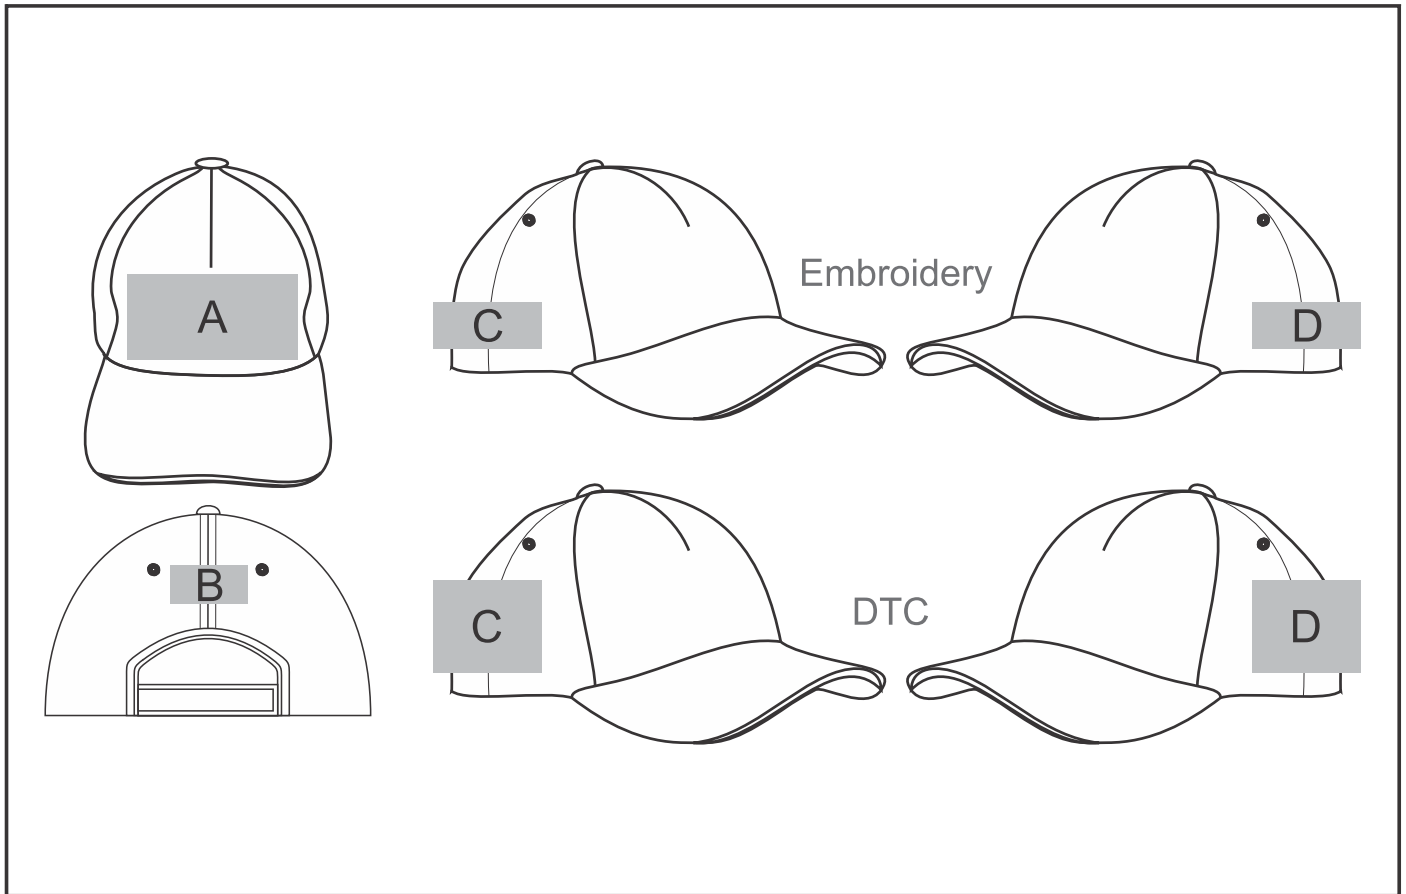

CAP-801

Detroit 6 Panel Cap

Need to know: